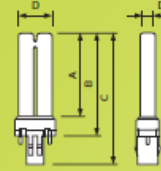

GX23

Dim.*	A	B	C	D	D1
no	max	max	max	max	max
1	67	83	105	28	13
3	97	112.5	135.5	28	13
4	129	145	167	28	13
6	198	213.3	236	28	13

* Dimensions (mm)

Dim.*	A	B	C	D	D1
no	max	max	max	max	max
2	65.2	83	89	28	13
5	129	145	167	28	13

* Dimensions (mm)

Dim.*	A	B	C	D	D1
no	max	max	max	max	max
7	139.5	155.2	178.2	28	13

* Dimensions (mm)