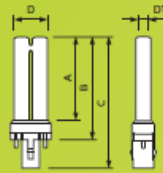

Technical data

Type	Cap-Base	Dim. no	Technical Lamp Wattage (W)	Lamp Voltage (V)	UVC at 100h (W)	Lamp Current (A)	Useful life (h)	Depreciation at useful lifetime (%)	Packaging type	Packaging configuration	Ordering number 12 NC
5W/2P	G23	1	5.5	35	1	0.18	9000	20	1CT	6x10BOX	927900504007
5W/4P	2G7	2	5.1	27	1	0.19	9000	15	1CT	5x10CC	927900804007
7W/2P	G23	3	7.1	46	1.5	0.18	9000	20	1CT	5x10CC	927901104007
9W/2P	G23	4	8.6	60	2.2	0.17	9000	20	1CT	6x10BOX	927901704007
9W/4P	2G7	5	8.6	60	2.2	0.17	9000	20	1CT	6x10BOX	927901904007
11W/2P	G23	6	11.6	89	3.5	0.16	9000	20	1CT	6x10BOX	927902304007
13W/2P	GX23	7	13.0	56	3.5	0.29	9000	20	1CT	6x10BOX	927902804007

G23