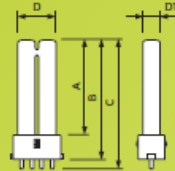

Technical data

Type	Cap-Base	Dim. no	Technical Lamp Wattage (W)	Lamp Voltage (V)	UVC at 100h (W)	Lamp Current (A)	Useful life (h)	Depreciation at useful lifetime (%)	Packaging type	Packaging configuration	Ordering number 12 NC
5W/2P	G23	1	5.5	35	1	0.18	9000	20	1CT	6x10BOX	927900504007
5W/4P	2G7	2	5.1	27	1	0.19	9000	15	1CT	5x10CC	927900804007
7W/2P	G23	3	7.1	46	1.5	0.18	9000	20	1CT	5x10CC	927901104007
9W/2P	G23	4	8.6	60	2.2	0.17	9000	20	1CT	6x10BOX	927901704007
9W/4P	2G7	5	8.6	60	2.2	0.17	9000	20	1CT	6x10BOX	927901904007
11W/2P	G23	6	11.6	89	3.5	0.16	9000	20	1CT	6x10BOX	927902304007
13W/2P	GX23	7	13.0	56	3.5	0.29	9000	20	1CT	6x10BOX	927902804007

2G7

Dim.*	A	B	C	D	D1
no	max	max	max	max	max
1	67	83	105	28	13
3	97	112.5	135.5	28	13
4	129	145	167	28	13
6	198	213.3	236	28	13

* Dimensions (mm)

Dim.*	A	B	C	D	D1
no	max	max	max	max	max
2	65.2	83	89	28	13
5	129	145	167	28	13

* Dimensions (mm)

Dim.*	A	B	C	D	D1
no	max	max	max	max	max
7	139.5	155.2	178.2	28	13

* Dimensions (mm)